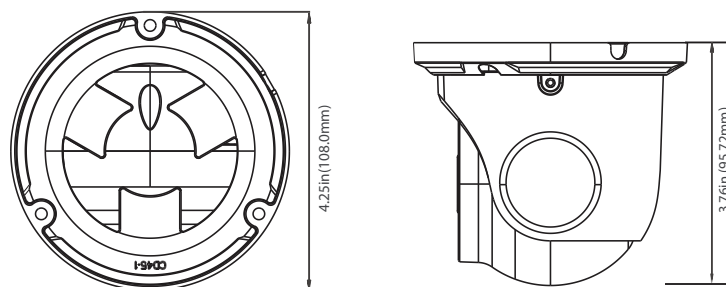

AVC-ELN41AVT AI

NDA
COMPLIANT | CE | FC

4MP H.265 IR WATERPROOF TURRET NETWORK CAMERA

OVERVIEW

- H.265 / H.264 / MJPEG coding
- Max. Resolution: 4MP (2560 x 1440)
- ICR auto switch, True Day/Night vision
- 3D DNR, WDR, HLC, BLC, smart IR, etc.
- IR Illumination up to 165ft
- Built-in micro SD card slot with video and still image capture function (up to 256GB)
- 1CH built-in MIC; 1CH Audio Input
- DC12V / PoE power supply
- IP67 Ingress Protection
- Support Three Streams
- Support remote monitoring by smart phones & tablet PCs with iOS and Android OS
- Intelligent Analytics
- NDA Compliant

DIMENSIONS

Unit : inch(mm)

OPTIONAL ACCESSORIES

AVM-EDMT-W-TL1

JUNCTION BOX

AVM-EWMT-W-TL1

WALL MOUNT

SPECIFICATIONS